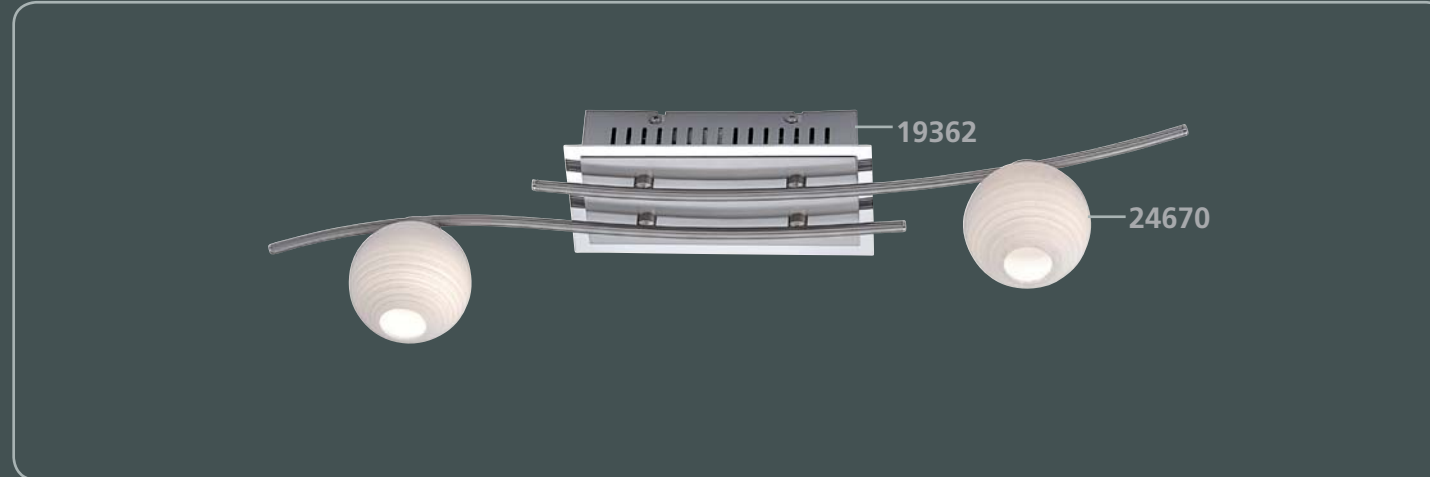

**7 Jahre LED-Garantie (Garantieleistung bei defekter LED)
7 year LED warranty (warranty for defective LED)**

Nickel matt/chrom · Nickel matt/chromium
∓ 60 cm · ↳ 10 cm
inkl. 2 x LED 3,8 W